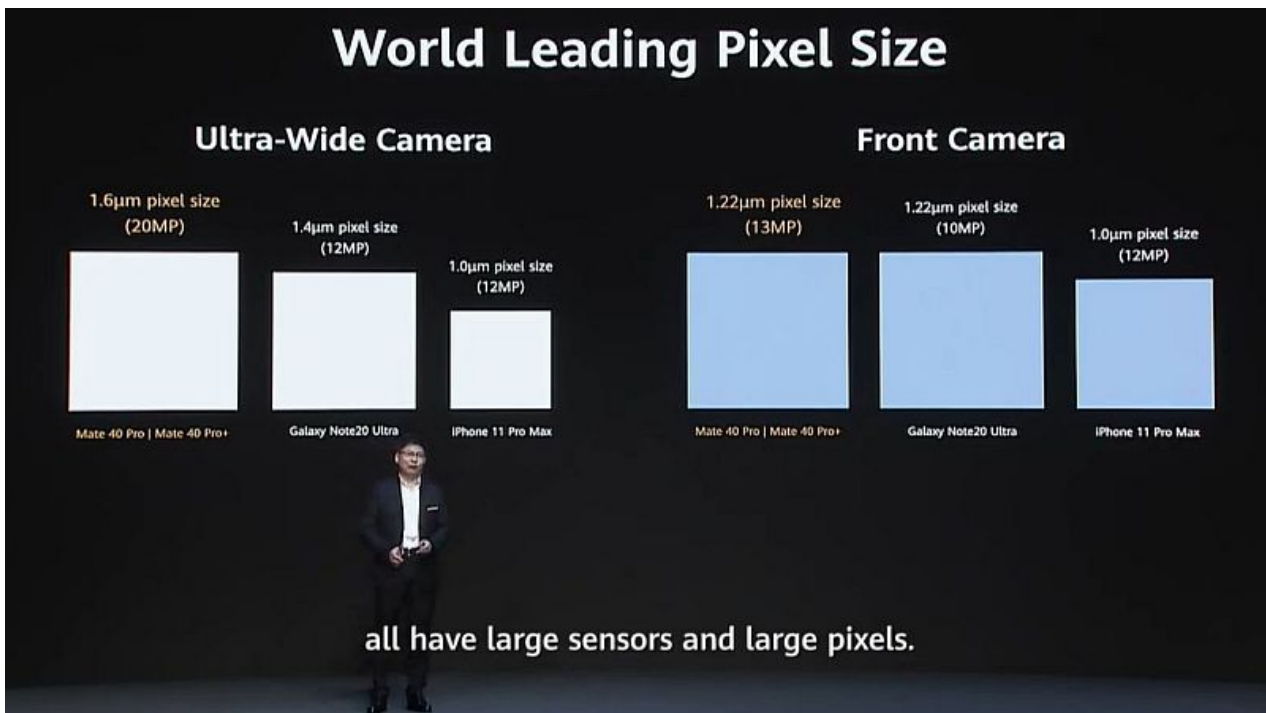

Huawei on liikunud pikslite hulga suurendamise juurest pikslite ja sensori suurendamise juurde.

Kaamera XD Fusion video võtab HDR-iga vastu valgust ka varjus olevad detailid paremini peale.